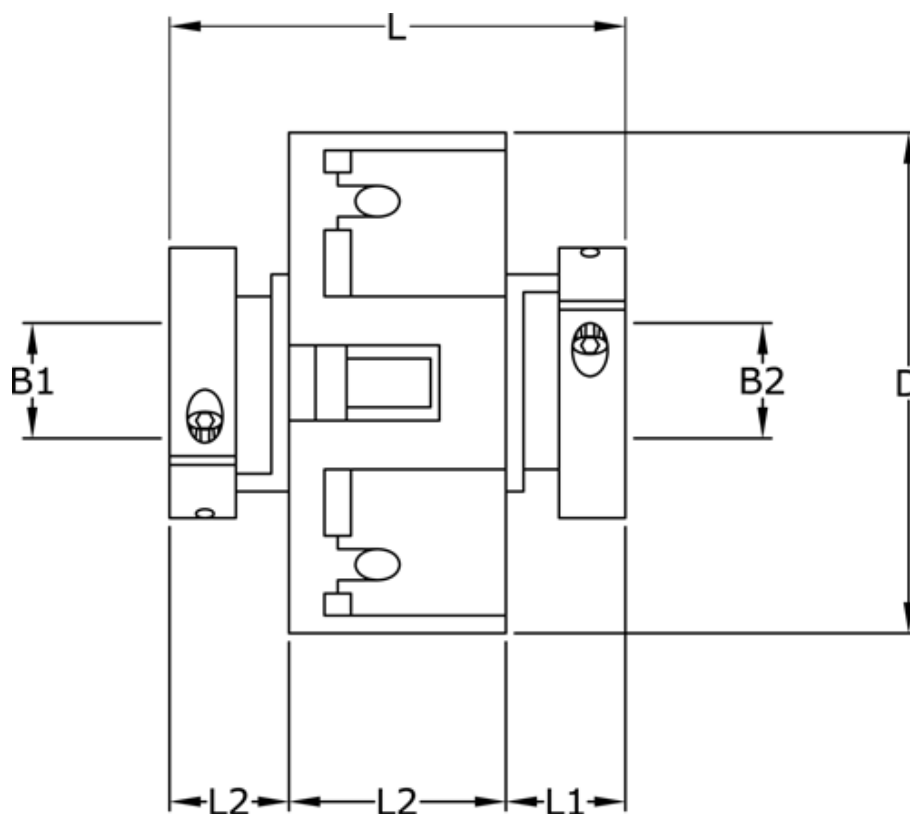

Article number: 3322206342828

Description: Uni-Lat Coupling size 206.34.28.28  
clamp hub, bore 8/8 mm

## Measures

B1	= 8
B2	= 8
D	= 34
L	= 30.7
L1	= 10.9
L2	= 8.9
Screw	= M4